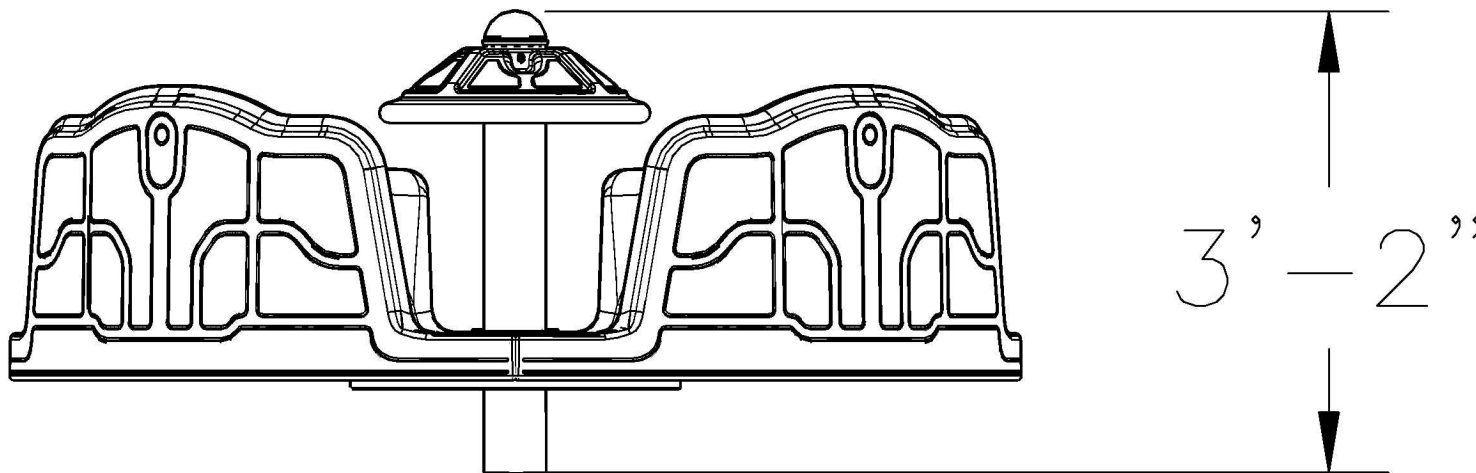

FREESTANDING EQUIPMENT

Elevation View

Scale: 1:16

PN: A2-2496
Date: 09/10/21
Drawn By: ACG

Inclusive Merry-Go-Round
Playcraft Systems

123 NORTH VALLEY DRIVE
GRANTS PASS, OR 97526
PH: 541-955-9199
FAX: 541-955-6130
www.playcraftsystems.com