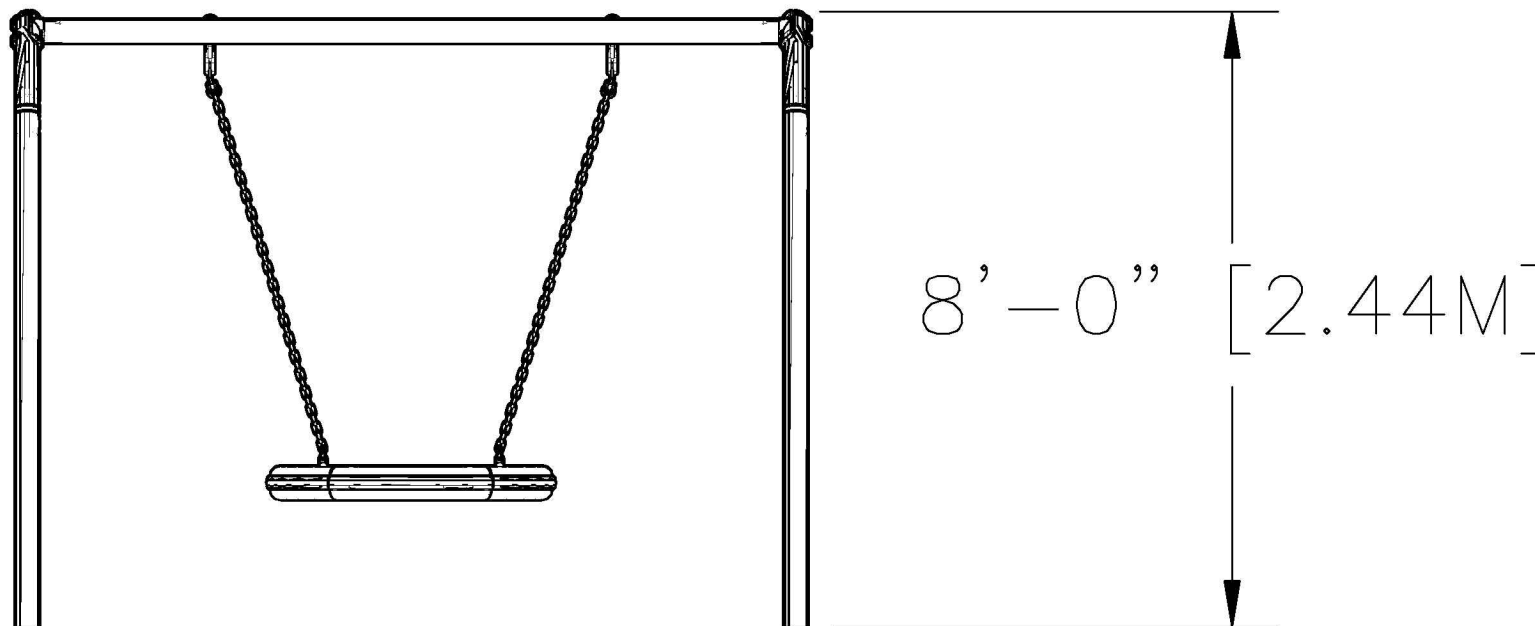

FREESTANDING EQUIPMENT

Elevation View

Scale: 1:30

PN: A2-2015
Date: 11/02/21
Drawn By: ACG

Disc Swing
Playcraft Systems

123 NORTH VALLEY DRIVE
GRANTS PASS, OR 97526
PH: 541-955-9199
FAX: 541-955-6130
www.playcraftsystems.com