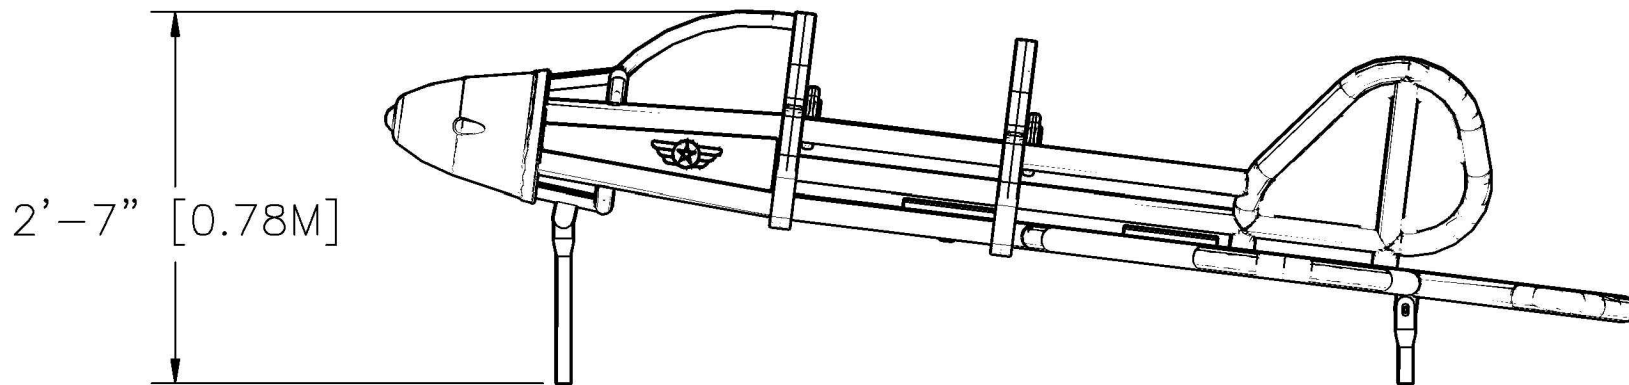

FREESTANDING EQUIPMENT

Elevation View

Scale: 1:16

PN: A2-1054
Date: 09/30/21
Drawn By: ACG

Raptor Jet
Playcraft Systems

123 NORTH VALLEY DRIVE
GRANTS PASS, OR 97526
PH: 541-955-9199
FAX: 541-955-6130
www.playcraftsystems.com