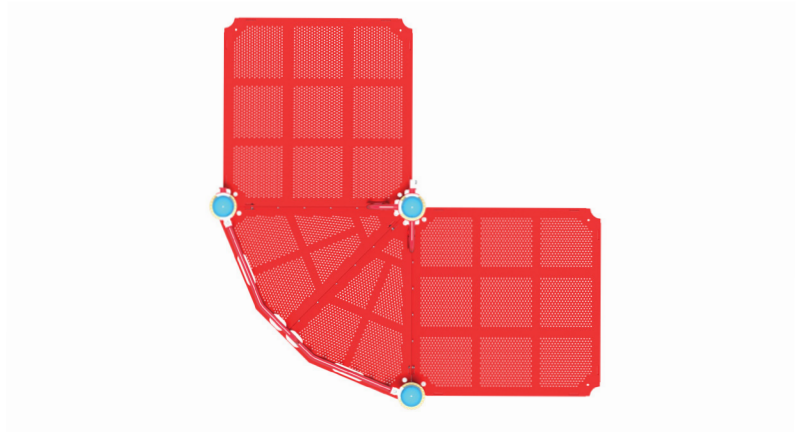

Top View

Side View

## SPIRAL DECK

### S-11021-L, S-11021-R

The Spiral Deck connects decks with a height difference of 24" completing a 90° turn. The powder-coated frame ensures durability and longevity. Playtuff™ coated stepping surfaces are slip resistant and resilient to wear. Available in left and right configurations.