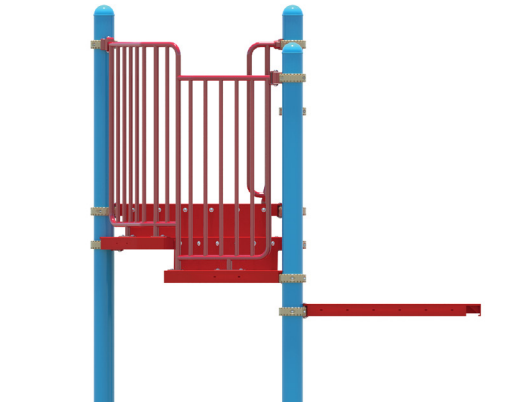

Top View

Side View

## SPIRAL DECK

### S-11021-L, S-11021-R

The Spiral Deck connects decks with a height difference of 24" completing a 90° turn. The powder-coated frame ensures durability and longevity. Playtuff™ coated stepping surfaces are slip resistant and resilient to wear. Available in left and right configurations.