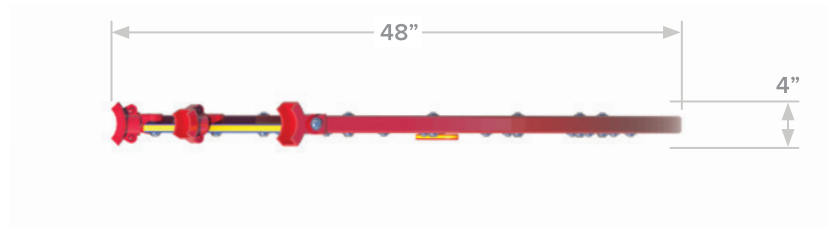

PANEL EXTENSIONS

S-5304

There are many ways to optimize panel play with our NFUSE Extension panels. With the option of many diverse panels, each guides the user to dive deeper into exploring sensory play. Whether it's through the Bug Eye, Clock, or Pinball Panel, all are sure to have fun and learn something along the way.

Age Range: 5 - 12 years
 Size: 48" x 4" (1.2m x 0.1m)
 Height: 76" (1.9m)

⚠ An impact absorbing safety surface is required under and around all playground equipment.

A PLAYCORE Company

1-800-333-8519

www.playcraftsystems.com

Top View

Side View