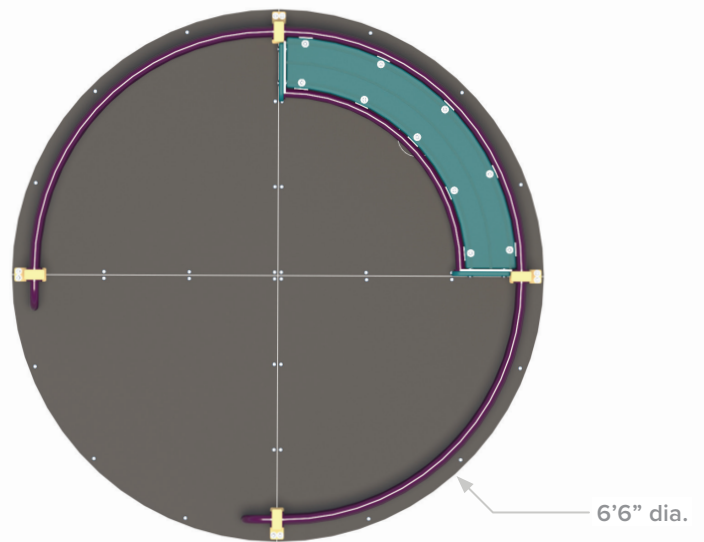

CELEBRATION SPINNER

PC 2497-C

Designed with accessibility in mind, this whirl provides ease of access for people of all abilities, with its entry at finish grade. The ground-level platform eliminates the need for a transfer mechanism or ramp, making it a breeze for anyone to hop on and experience the thrill of spinning. Get ready to spin, laugh, and celebrate with friends.

Age Range: 2 - 5 years, 5 - 12 years

Size: 6'6" dia. (2m dia.)

Use Zone: 18'10" dia. (5.8m dia.)

Height: 32" (0.8m)

An impact absorbing safety surface is required under and around all playground equipment.

A PLAYCORE Company

1-800-333-8519

www.playcraftsystems.com

Top View