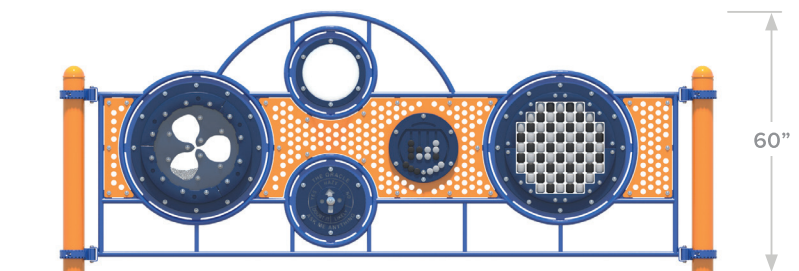

PLAYFUL SENSORY WALL

S-1981-SWP

The Sensory Wall is a single 12' wall that houses two standard insert activities and three small insert activities. The activities can be accessed from either side and the wall installed freestanding as a ground-level activity or attachment to a play system.

Designed for children: 2 - 12 years

Size: 151" x 7" (3.8m x 0.2m)

Height: 60" (1.5m)

A PLAYCORE Company

1-800-333-8519

www.playcraftsystems.com

Side View

Top View