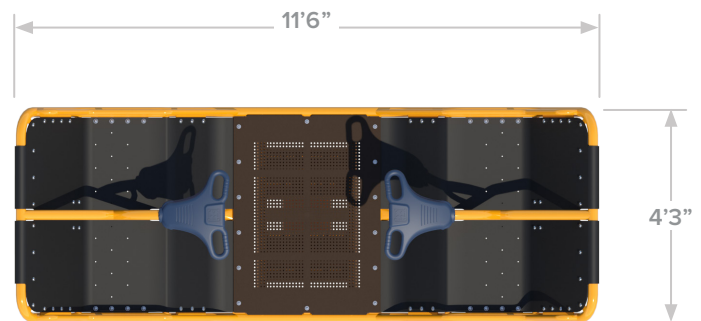

SPRINGMAX TURBO TOTTER

PC 4232

This multi-generational teeter-totter is designed to encourage play with the entire family! The heavy-duty metal frame with flexible belt seating, and our Play-Tuff coated transfer platform offer plenty of inclusive seating.

The roto-molded handholds have a unique driving motion that maximizes the fun of the classic totter by adding speed and agility, while keeping it safe and accessible to users of all ages and abilities.

Age Range: 5 - 12 years

Size: 11'6" x 4'3" (3.4m x 1.3m)

Use Zone: 23'6" x 16'3" (7.2m x 5.0m)

Height: 50" (1.3m)

An impact absorbing safety surface is required under and around all playground equipment.

A PLAYCORE Company

1-800-333-8519

www.playcraftsystems.com

Top View