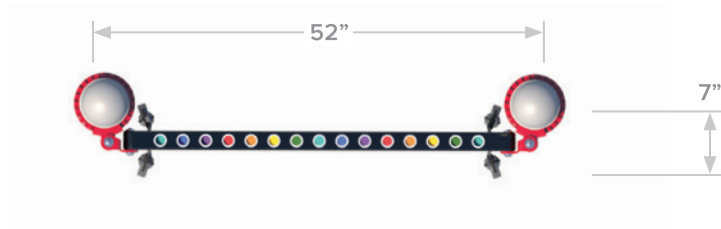

MUSIC COMPOSER

S-16520

The Composer Instrument Panel grants kids the opportunity to compose music and express themselves. This 15-note chime instrument will be sure to brighten your playground with its fun rainbow color chimes, while also bringing a joyous sound to all that encounter it.

Age Range: All Ages

Size: 52" x 7" (1.3m x 0.2m)

Height: 46" (1.2m)

Top View

Side View

A PLAYCORE Company

1-800-333-8519

www.playcraftsystems.com