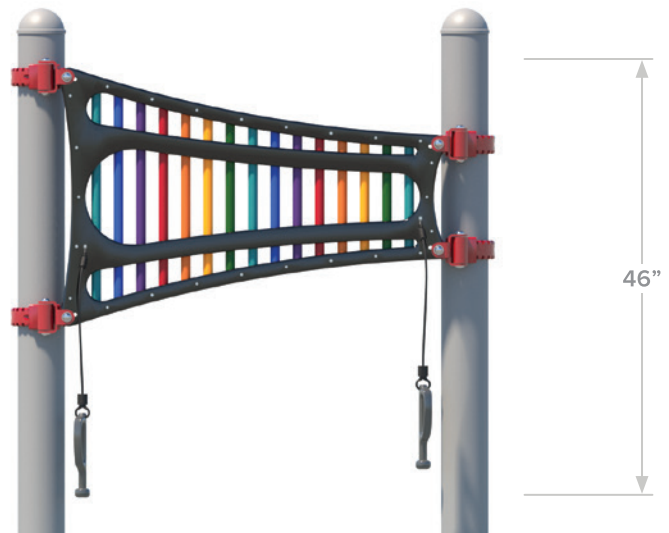

MUSIC COMPOSER

S-16520

The Composer Instrument Panel grants kids the opportunity to compose music and express themselves. This 15-note chime instrument will be sure to brighten your playground with its fun rainbow color chimes, while also bringing a joyous sound to all that encounter it.

Age Range: All Ages

Size: 52" x 7" (1.3m x 0.2m)

Height: 46" (1.2m)

Top View

Side View

A PLAYCORE Company

1-800-333-8519

www.playcraftsystems.com