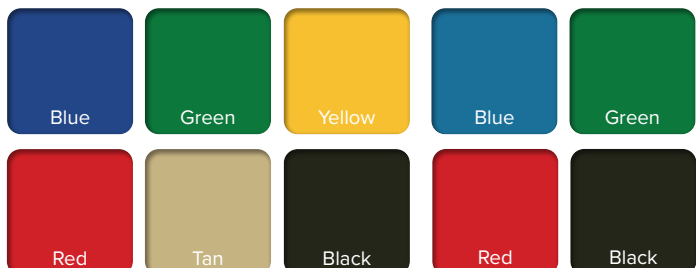

PLAYCRAFT COLOR CHART

METALUXE™ Signature Powder-coat Colors

PLAY-TUFF™ Coating Colors

Powder-coat Colors

Roto-molded Plastic Colors

Solid HDPE Colors Layered HDPE Colors

Thermoplastic Coating Colors

Shade Canopy Fabric Colors

Swing Seat Colors

PLAY-CORD™ Cable Colors