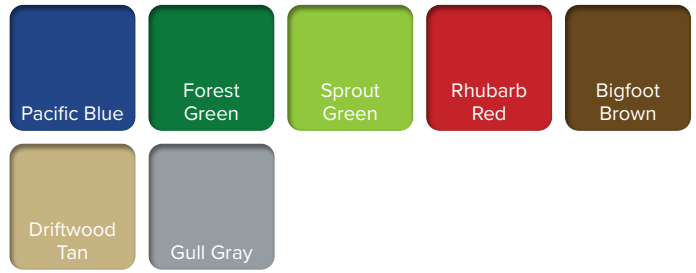

PLAYCRAFT COLOR CHART

METALUXE™ Signature Powder-coat Colors

PLAY-TUFF™ Coating Colors

Powder-coat Colors

Roto-molded Plastic Colors

Solid HDPE Colors Layered HDPE Colors

Thermoplastic Coating Colors

Shade Canopy Fabric Colors

Swing Seat Colors

PLAY-CORD™ Cable Colors