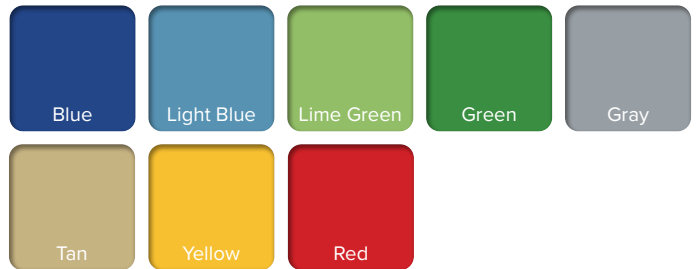

PLAYCRAFT COLOR CHART

METALUXE™ Signature Powder-coat Colors

PLAY-TUFF™ Coating Colors

Powder-coat Colors

Roto-molded Plastic Colors

Solid HDPE Colors Layered HDPE Colors

Thermoplastic Coating Colors

Shade Canopy Fabric Colors

Swing Seat Colors

PLAY-CORD™ Cable Colors