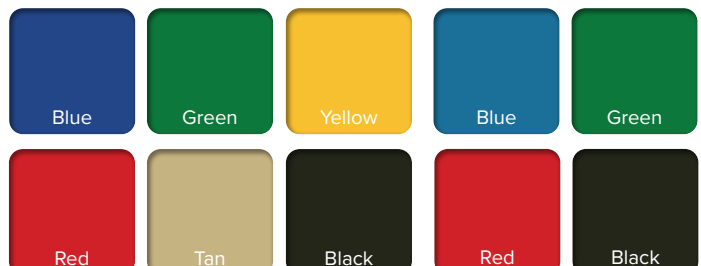

Swing Seat Colors