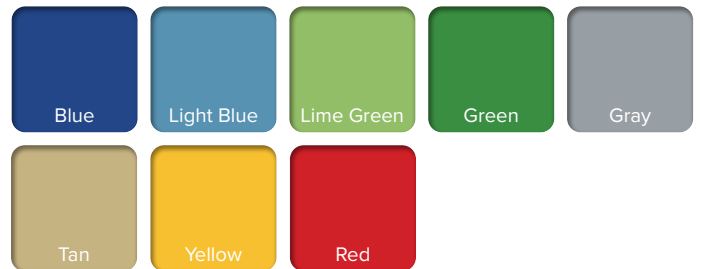

### Powder-coat Colors

### Roto-molded Plastic Colors

### Solid HDPE Colors Layered HDPE Colors

### Shade Canopy Fabric Colors