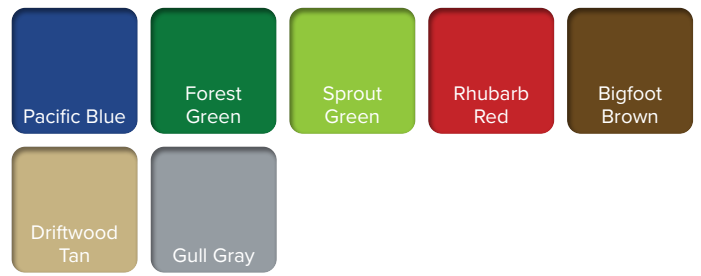

### METALUXE™ Signature Powder-coat Colors

### PLAY-TUFF™ Coating Colors

### Powder-coat Colors

### Shade Canopy Fabric Colors